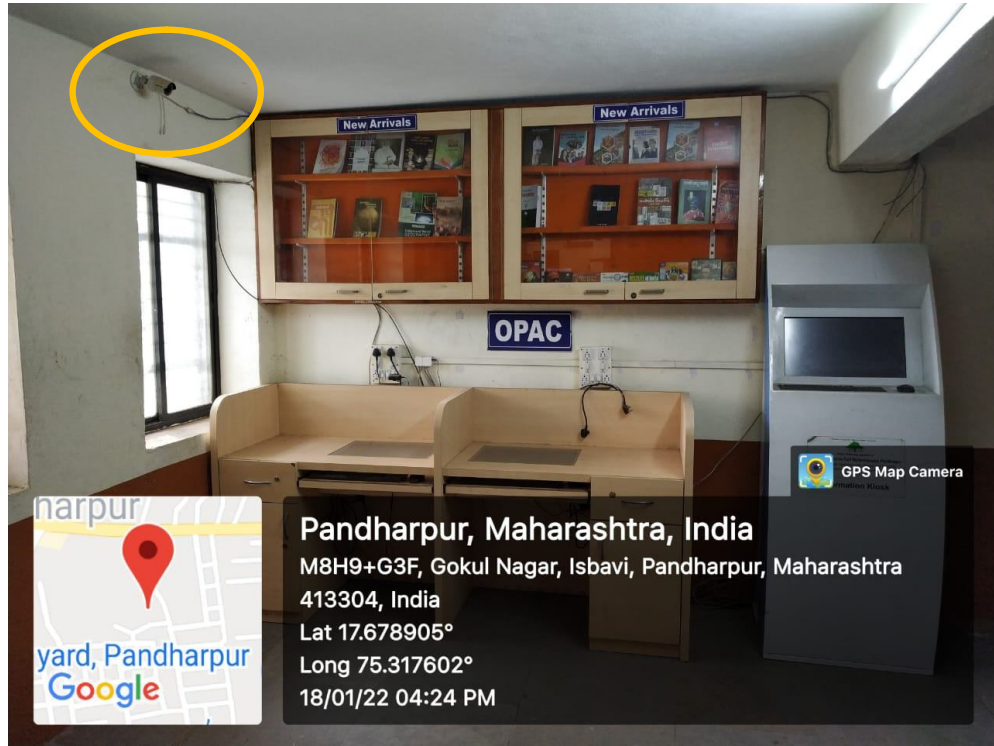

Response:

The institute has provided the facilities such as, safety and security, Counselling and common Room.

a. Safety and security

Rayat Shikshan Sanstha's, Karmaveer Bhaurao Patil Mahavidyalaya, Pandharpur (Autonomous) is well known for the safety and security of students and staffs. Our college provides the facility of girls' hostel and rector is appointed for administration and management of the hostel. The RO water is provided to the students for health safety. The safety and security provisions are made by installing the *CCTV* cameras at different locations of college campus. The security staffs are appointed to maintain the discipline in college campus. The firefighting equipment such as fire extinguishers are installed mainly at science laboratories especially for emergency situations

Safety and Security

CCTV Surveillance at main entrance gate of college

CCTV Surveillance at entry point of college campus

CCTV Surveillance at ladies parking standin college campus

CCTV Surveillance at study centre in Central Library of college