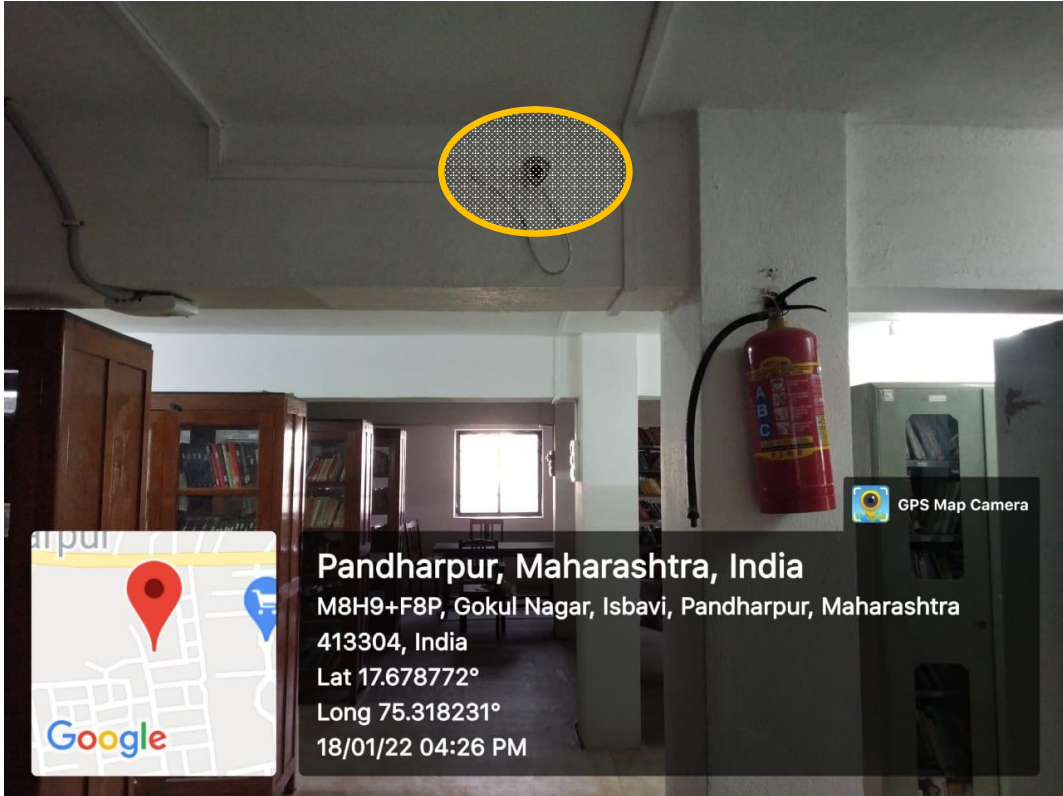

Response:

The institute has provided the facilities such as, safety and security, Counselling and common Room.

a. Safety and security

Rayat Shikshan Sanstha's, Karmaveer Bhaurao Patil Mahavidyalaya, Pandharpur (Autonomous) is well known for the safety and security of students and staffs. Our college provides the facility of girls' hostel and rector is appointed for administration and management of the hostel. The RO water is provided to the students for health safety. The safety and security provisions are made by installing the *CCTV* cameras at different locations of college campus. The security staffs are appointed to maintain the discipline in college campus. The firefighting equipment such as fire extinguishers are installed mainly at science laboratories especially for emergency situations

c. Common Rooms:

The college campus has well-ventilated common room for girl's students. The students utilize these for having lunch and also for common discussions during their off time. They may rest, relax and refresh in college room.

Safety and Security

CCTV Surveillance at main entrance gate of college

CCTV Surveillance at entry point of college campus

CCTV Surveillance at ladies parking standin college campus

CCTV Surveillance at study centre in Central Library of college